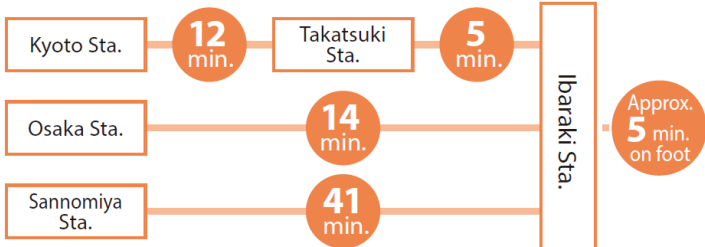

ACCESS

Ritsumeikan University

Osaka Ibaraki Campus (OIC)

2-150 Iwakura-cho, Ibaraki, Osaka 567-8570

By JR

By Hankyu

By Osaka Monorail

*Estimated time does not include time needed to change trains.

Osaka Ibaraki Campus

タクシーの運転手様へ (Show this to the Taxi Driver):
立命館大学大阪いばらきキャンパスまでお願い致します。
Please take me to Ritsumeikan University's Osaka Ibaraki Campus.

5 min. walk from Ibaraki Sta.

<Route from JR Ibaraki Station>

- Go out the ticket gate and turn right (east exit).
- Go out to the square and go down the escalator next to the sign saying "Ritsumeikan University Osaka Ibaraki Campus".
- Continue walking along the sidewalk until you reach a pedestrian street and go straight the street along the railway tracks.
- You will arrive at the North Entrance (Iwakura Gate) of the Ritsumeikan University.

10 min. walk from Minami- Ibaraki Sta.

<Route from Hankyu Minami-Ibaraki Station>

- Go out the ticket gate and turn left, follow the sign "Ritsumeikan University Osaka Ibaraki Campus" and go down the stairs on the left side of the monorail station.
- Go down to the 1st floor road and continue walking on the sidewalk, seeing the elevated railway of monorail on your upper right.
- At the "Nara (奈良)" intersection (there is a car dealer), cross under the elevated road of the Kinki Expressway and continue walking along the sidewalk, seeing the elevated road on your upper left.
- You will find the South Entrance (Nara Gate) of the Ritsumeikan University on your right.