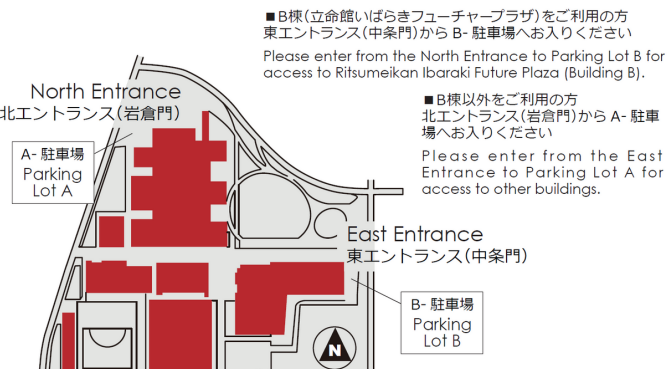

ACCESS

Ritsumeikan University

Osaka Ibaraki Campus (OIC)

2-150 Iwakura-cho, Ibaraki, Osaka 567-8570

By JR

By Hankyu

By Osaka Monorail

*Estimated time does not include time needed to change trains.

Osaka Ibaraki Campus

タクシーの運転手様へ (Show this to the Taxi Driver):
立命館大学大阪いばらきキャンパスまでお願い致します。
Please take me to Ritsumeikan University's Osaka Ibaraki Campus.

5 min. walk from Ibaraki Sta.

<Route from JR Ibaraki Station>

- Go out the ticket gate and turn right (east exit).
- Go out to the square and go down the escalator next to the sign saying "Ritsumeikan University Osaka Ibaraki Campus".
- Continue walking along the sidewalk until you reach a pedestrian street and go straight the street along the railway tracks.
- You will arrive at the North Entrance (Iwakura Gate) of the Ritsumeikan University.

Conference Venue Building H 3F

Floor Map

Building H

Registration

- Commons
- Academic and Research Facilities
- Lecture Rooms
- AED Japanese only
- AED English / Japanese
- Elevator
- Service Elevator
- Seminar Rooms and Other Academic Spaces
- Library
- Escalator
- Stairs
- Vending Machine
- Water Refill Station
- Women's Toilet
- Men's Toilet
- Accessibility Facility