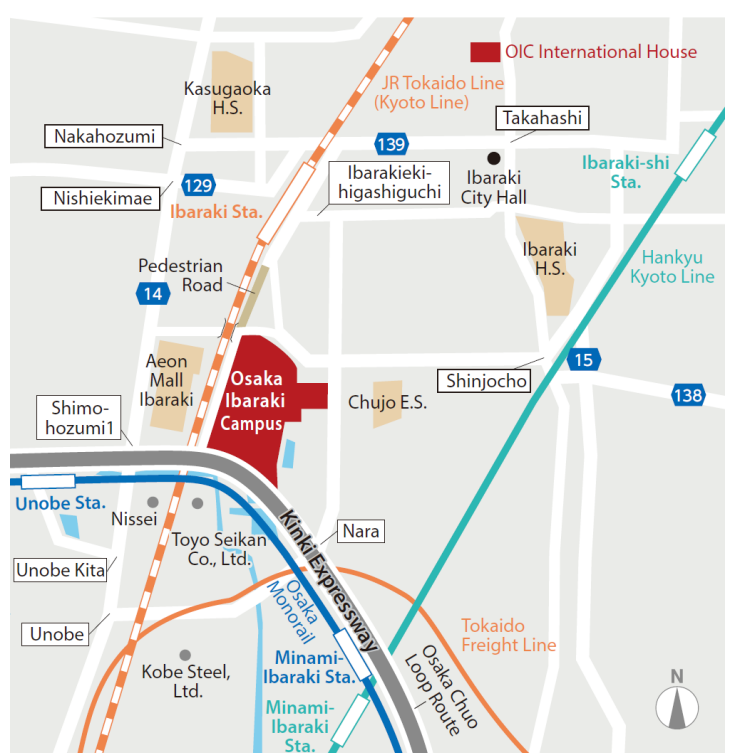

ACCESS

Ritsumeikan University

Osaka Ibaraki Campus (OIC)

2-150 Iwakura-cho, Ibaraki, Osaka 567-8570

By JR

By Hankyu

By Osaka Monorail

*Estimated time does not include time needed to change trains.

Osaka Ibaraki Campus

タクシーの運転手様へ (Show this to the Taxi Driver):
立命館大学大阪いばらきキャンパスまでお願い致します。
Please take me to Ritsumeikan University's Osaka Ibaraki Campus.

5 min. walk from Ibaraki Sta.

<Route from JR Ibaraki Station>

- Go out the ticket gate and turn right (east exit).
- Go out to the square and go down the escalator next to the sign saying "Ritsumeikan University Osaka Ibaraki Campus".
- Continue walking along the sidewalk until you reach a pedestrian street and go straight the street along the railway tracks.
- You will arrive at the North Entrance (Iwakura Gate) of the Ritsumeikan University.

10 min. walk from Minami- Ibaraki Sta.

<Route from Hankyu Minami-Ibaraki Station>

- Go out the ticket gate and turn left, follow the sign "Ritsumeikan University Osaka Ibaraki Campus" and go down the stairs on the left side of the monorail station.
- Go down to the 1st floor road and continue walking on the sidewalk, seeing the elevated railway of monorail on your upper right.
- At the "Nara (奈良)" intersection (there is a car dealer), cross under the elevated road of the Kinki Expressway and continue walking along the sidewalk, seeing the elevated road on your upper left.
- You will find the South Entrance (Nara Gate) of the Ritsumeikan University on your right.