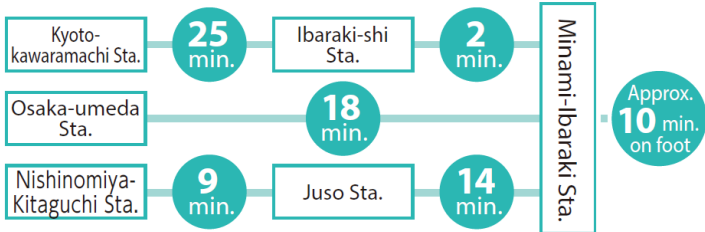

ACCESS

Ritsumeikan University

Osaka Ibaraki Campus (OIC)

2-150 Iwakura-cho, Ibaraki, Osaka 567-8570

By JR

By Hankyu

By Osaka Monorail

*Estimated time does not include time needed to change trains.

Osaka Ibaraki Campus

タクシーの運転手様へ (Show this to the Taxi Driver):
立命館大学大阪いばらきキャンパスまでお願い致します。
Please take me to Ritsumeikan University's Osaka Ibaraki Campus.

5 min. walk from Ibaraki Sta.

<Route from JR Ibaraki Station>

- Go out the ticket gate and turn right (east exit).
- Go out to the square and go down the escalator next to the sign saying "Ritsumeikan University Osaka Ibaraki Campus".
- Continue walking along the sidewalk until you reach a pedestrian street and go straight the street along the railway tracks.
- You will arrive at the North Entrance (Iwakura Gate) of the Ritsumeikan University.

10 min. walk from Minami- Ibaraki Sta.

<Route from Hankyu Minami-Ibaraki Station>

- Go out the ticket gate and turn left, follow the sign "Ritsumeikan University Osaka Ibaraki Campus" and go down the stairs on the left side of the monorail station.
- Go down to the 1st floor road and continue walking on the sidewalk, seeing the elevated railway of monorail on your upper right.
- At the "Nara (奈良)" intersection (there is a car dealer), cross under the elevated road of the Kinki Expressway and continue walking along the sidewalk, seeing the elevated road on your upper left.
- You will find the South Entrance (Nara Gate) of the Ritsumeikan University on your right.