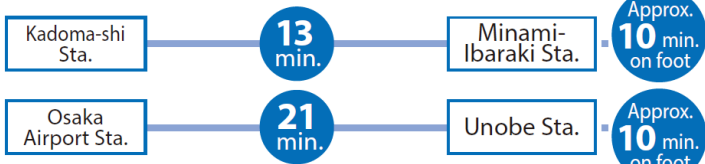

ACCESS

Ritsumeikan University

Osaka Ibaraki Campus (OIC)

2-150 Iwakura-cho, Ibaraki, Osaka 567-8570

By JR

By Hankyu

By Osaka Monorail

*Estimated time does not include time needed to change trains.

Osaka Ibaraki Campus

タクシーの運転手様へ (Show this to the Taxi Driver):
立命館大学大阪いばらきキャンパスまでお願い致します。
Please take me to Ritsumeikan University's Osaka Ibaraki Campus.

5 min. walk from Ibaraki Sta.

<Route from JR Ibaraki Station>

Conference Venue Building H 3F

Floor Map

Building H

Registration

- Commons
- Academic and Research Facilities
- Lecture Rooms
- AED Japanese only
- AED English / Japanese
- Elevator
- Service Elevator
- Seminar Rooms and Other Academic Spaces
- Library
- Escalator
- Stairs
- Vending Machine
- Water Refill Station
- Women's Toilet
- Men's Toilet
- Accessibility Facility