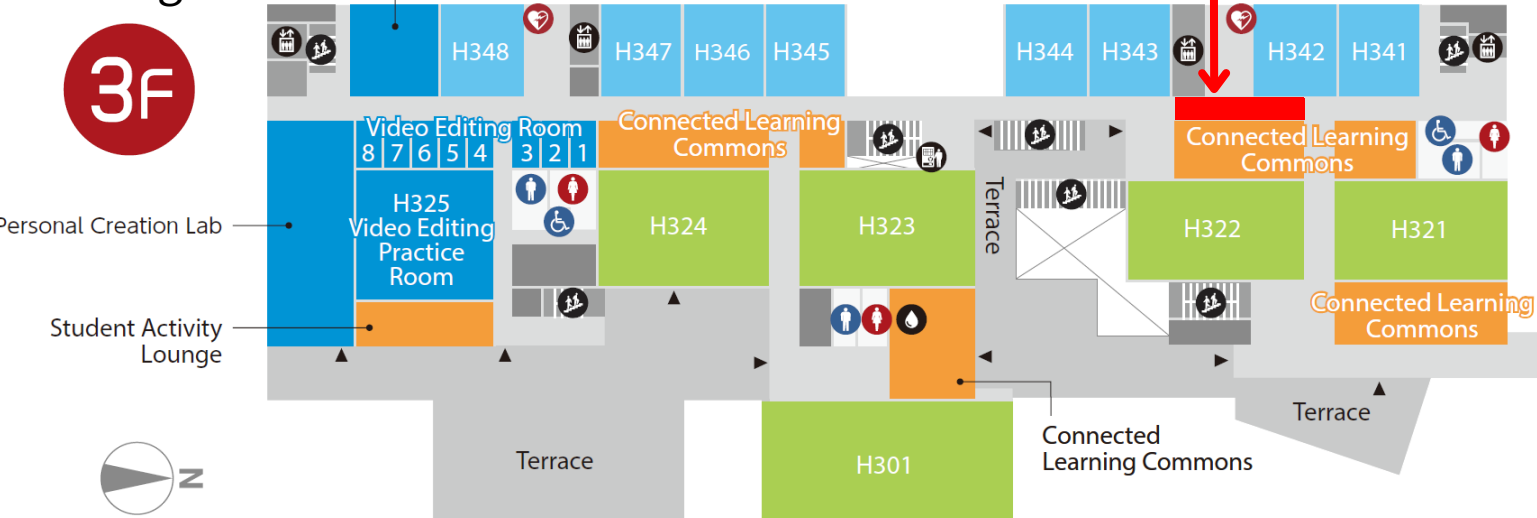

Campus Map

- A Building A**
Classrooms, Research Labs, Offices
 - B Building B (Ritsumeikan Ibaraki Future Plaza)**
Library, Halls, Facilities for Research and Industry-Academia Collaboration
 - C Building C**
Cafeteria, Classrooms, Seminar House
 - D Building D**
Club Lockers, Arena
 - E Building E**
Energy Center
 - F Building F**
Stands
 - G Building G (Wakebayashi International Plaza)**
Global House, Noh-Theater
 - H Building H**
Creative Complex, Medical Service Center, Classrooms
- *Please adhere to access notifications located in each building and on each floor.

Conference Venue Building H 3F

Floor Map

Building H

Registration

- Commons
- Academic and Research Facilities
- Lecture Rooms
- AED Japanese only
- AED English / Japanese
- Elevator
- Service Elevator
- Seminar Rooms and Other Academic Spaces
- Library
- Escalator
- Stairs
- Vending Machine
- Water Refill Station
- Women's Toilet
- Men's Toilet
- Accessibility Facility